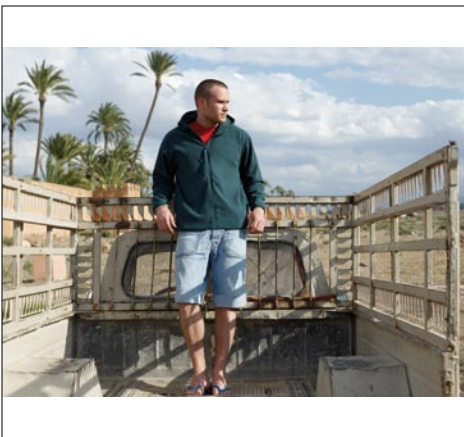

DOUBLE -SHORT & LONG SLEEVE.

DOUBLE ELASTICATED & OPEN

DOUBLE SHORT AND LONG

ELASTICATED JOG PANTS.jpg

FULL ZIP FLEECE.jpg

FULL ZIP HOODED MICRO JACKET

FULL ZIP HOODED MICRO JACKET

HALF ZIP FLEECE 1.jpg

HALF ZIP FLEECE 2 SITTING.jpg

HEAVY 65 35 POLO 1.jpg

HEAVY 65 35 POLO 2.jpg

HEAVY HOODED SWEAT.jpg

Heavy Polo.jpg

HOODED SWEAT.jpg

LAYERED T.jpg

LONG SLEEVE BASEBALL T.jpg